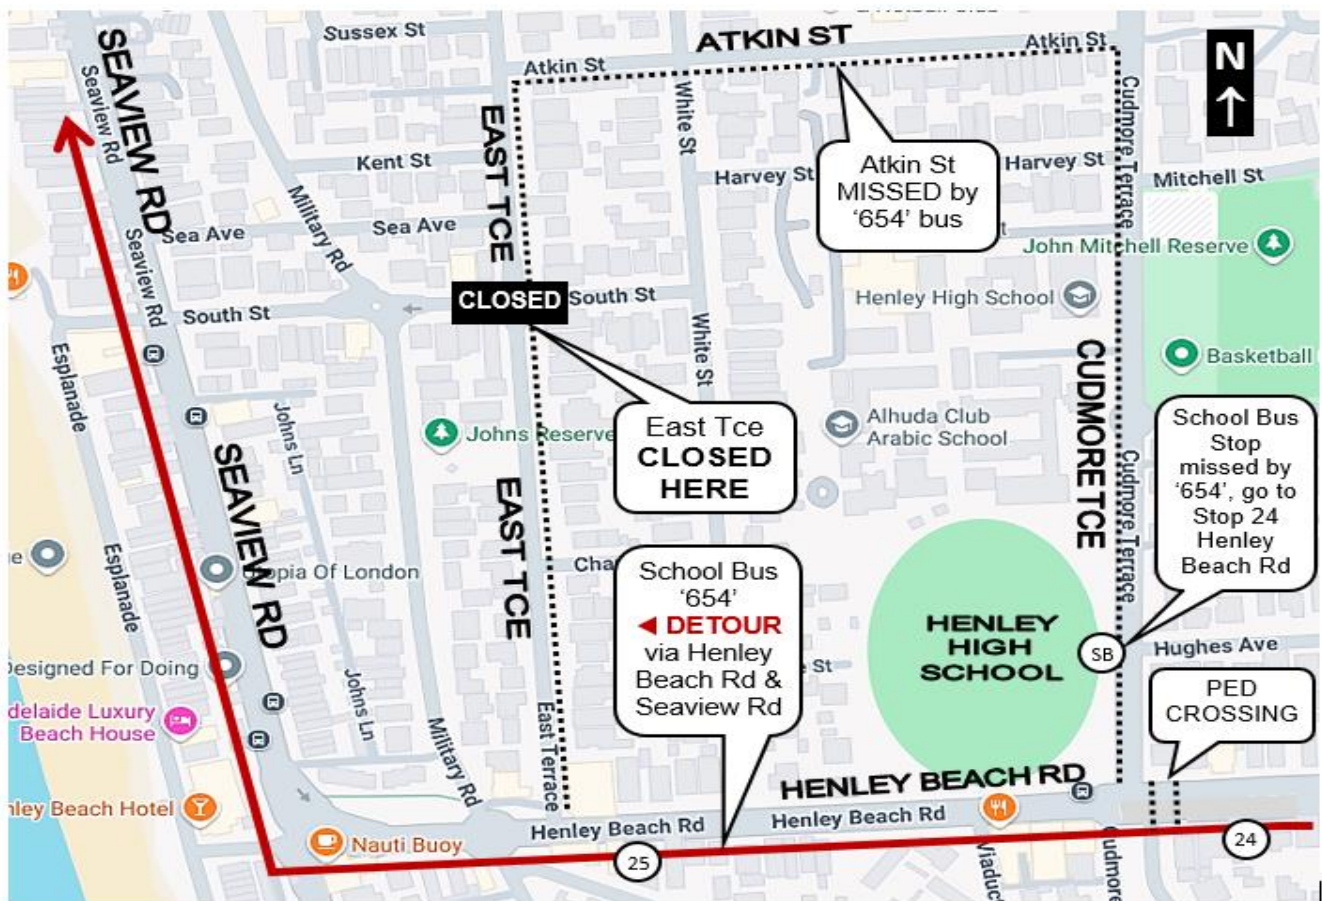

TEMPORARY BUS DETOUR for SCHOOL BUS '654'

2 September until approx end October 2024

School Bus '654' in the morning normally travels via **Henley Beach Rd, right Cudmore Tce, left Atkin St, left East Tce, right Henley Beach Rd, right Seaview Rd** then via normal '654' route.

Due to Council roadworks, **EAST TERRACE** will be **CLOSED** from **2 September UNTIL FURTHER NOTICE** (approximately end October 2024 – see map). School Bus '654' will be **DETOURED** via Henley Beach Rd, right Seaview Rd then normal route. The School Bus Stop in Cudmore Tce will be **MISSED**, **Henley High School students** will need to alight from the bus at **Stop 24 Henley Beach Rd**, then walk via the Pedestrian Crossing to the school. **ALL OTHER STUDENTS** who normally catch the '654' bus in Cudmore Tce, Atkin St or East Tce will need to go to **Stop 24 or 25 on Henley Beach Rd** (south side) during this time. Also see map below.

We apologise for any inconvenience – any updates will be provided as advice is received from Council or contractors.

1300 311 108

adelaidemetro.com.au

@AdelaideMetroSA

Government
of South Australia